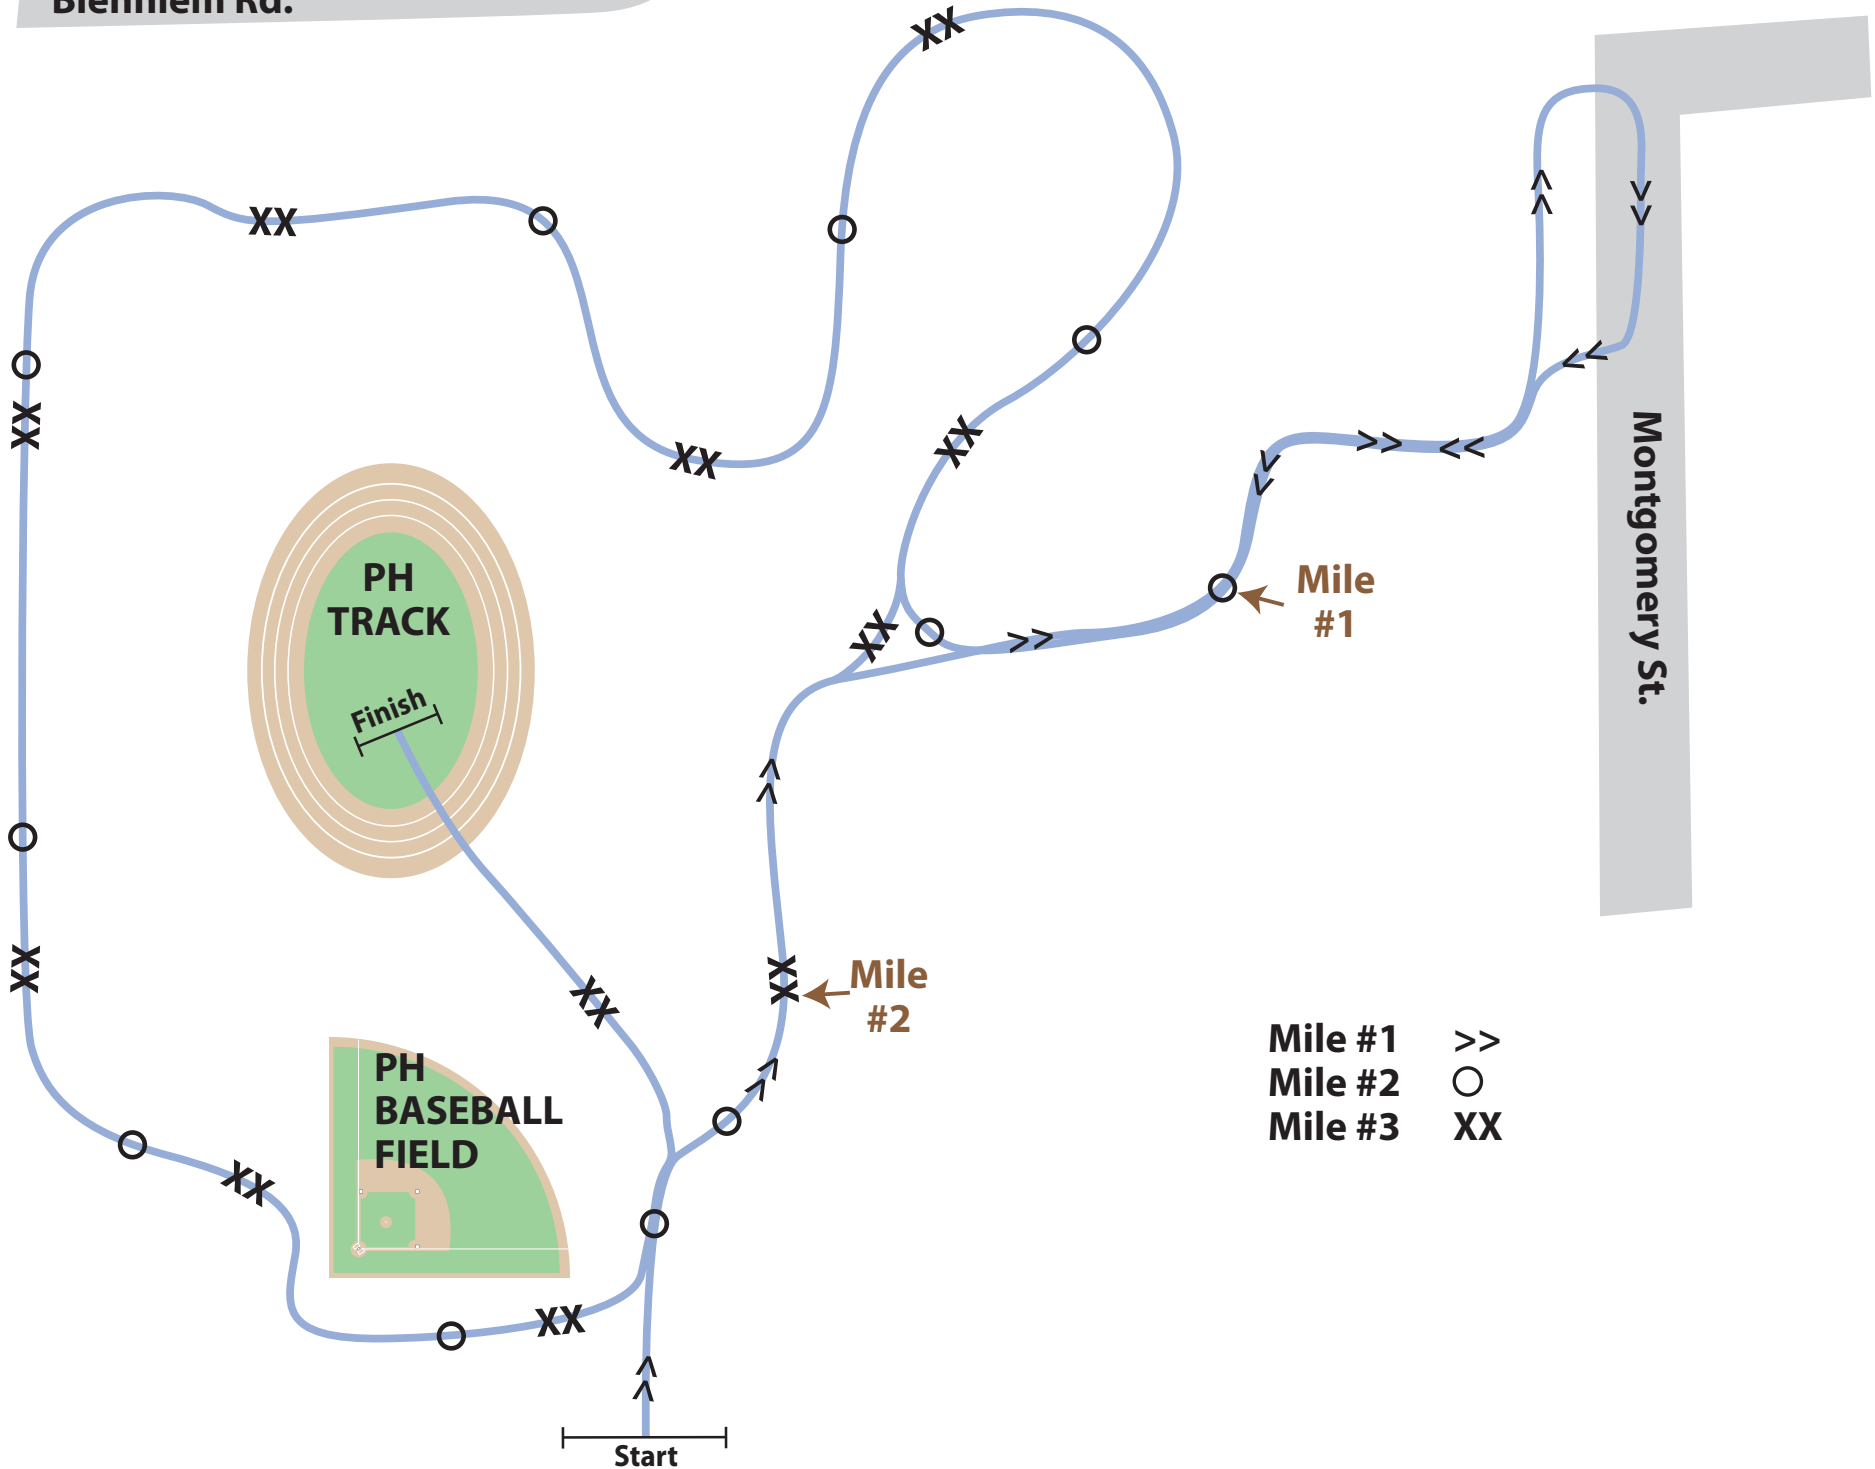

Blenhiem Rd.

PH TRACK

Finish

PH BASEBALL FIELD

Start

Montgomery St.

Mile #1

Mile #2

Mile #1 >>  
Mile #2 ○  
Mile #3 XX